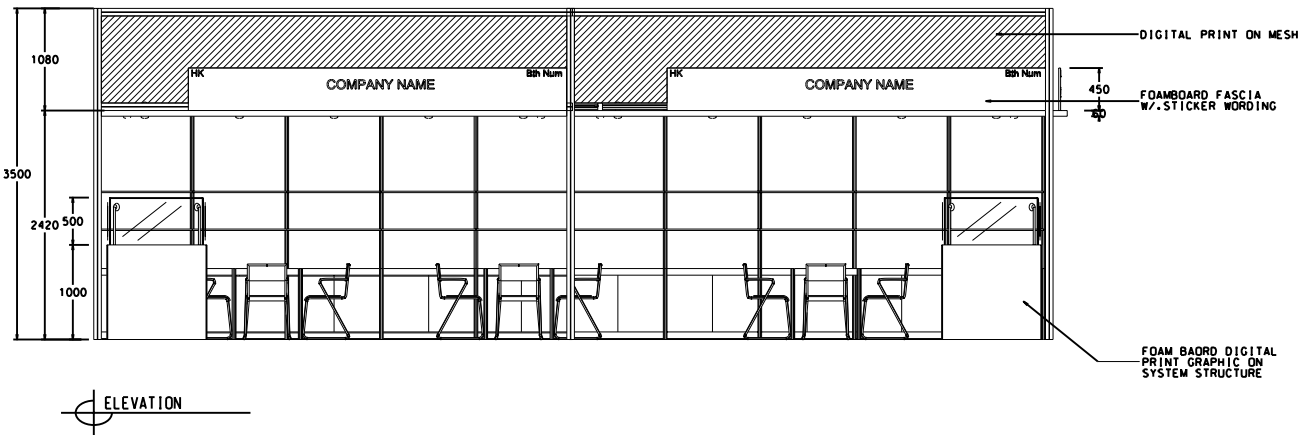

Hong Kong Houseware Fair

香港家庭用品展

10M x 3M WORLD OF FINE DINING RIGHT CORNER BOOTH

十米乘三米右邊角位攤位

BOOTH SPECIFICATIONS		QTY.
	1000W x 500D x 750H CABINET	10
	3000W x 300D WOODEN DISPLAY SHELF	4
	2000W x 300D WOODEN DISPLAY SHELF	4
	FLUORESCENT TUBE (FOR FASCIA ONLY)	20
	SPOTLIGHT 23 WATT ENERGY SAVING LAMP (YELLOW LIGHT)	10
	LONG ARMED SPOTLIGHT (300MM) 23 WATT ENERGY SAVING LAMP (YELLOW LIGHT)	6
	DISPLAY SHOWCASE W/. STICKER FIN. AND 2 X 50W TRACKLIGHT	2
	700W x 700D x 750H MEETING TABLE	2
	BLACK LEATHER CHAIR	6
	CEILING BEAM	13M
	RUBBISH BIN & CARPET (30sqm.)	