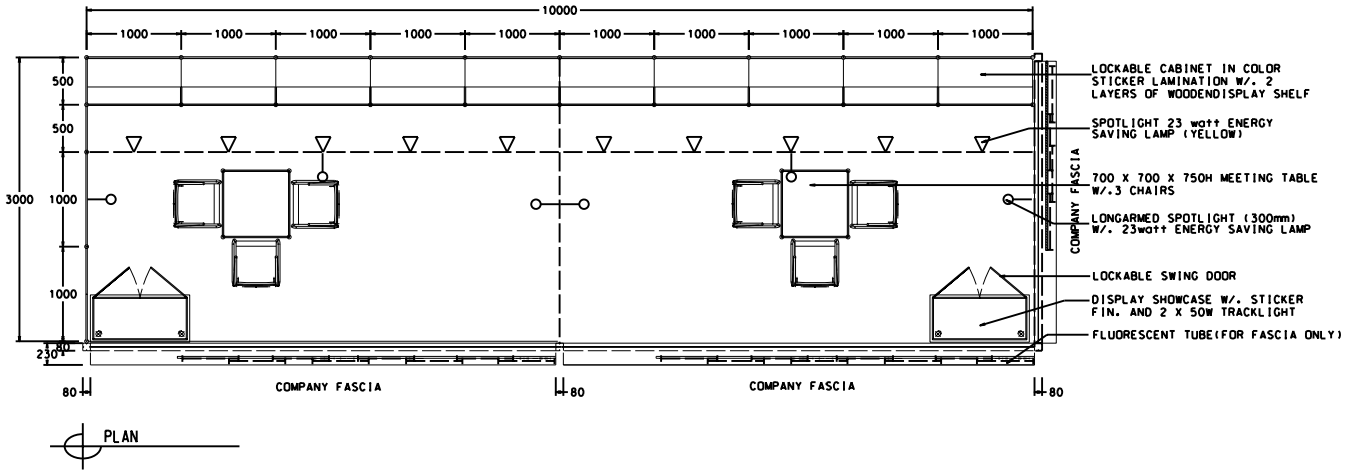

Hong Kong Houseware Fair

香港家庭用品展

10M x 3M WORLD OF FINE DINING RIGHT CORNER BOOTH

十米乘三米右邊角位攤位

BOOTH SPECIFICATIONS		QTY.
	1000W x 500D x 750H CABINET	10
	3000W x 300D WOODEN DISPLAY SHELF	4
	2000W x 300D WOODEN DISPLAY SHELF	4
	FLUORESCENT TUBE (FOR FASCIA ONLY)	20
	SPOTLIGHT 23 WATT ENERGY SAVING LAMP (YELLOW LIGHT)	10
	LONG ARMED SPOTLIGHT (300MM) 23 WATT ENERGY SAVING LAMP (YELLOW LIGHT)	6
	DISPLAY SHOWCASE W/. STICKER FIN. AND 2 X 50W TRACKLIGHT	2
	700W x 700D x 750H MEETING TABLE	2
	BLACK LEATHER CHAIR	6
	CEILING BEAM	13M
	RUBBISH BIN & CARPET (30sqm.)	