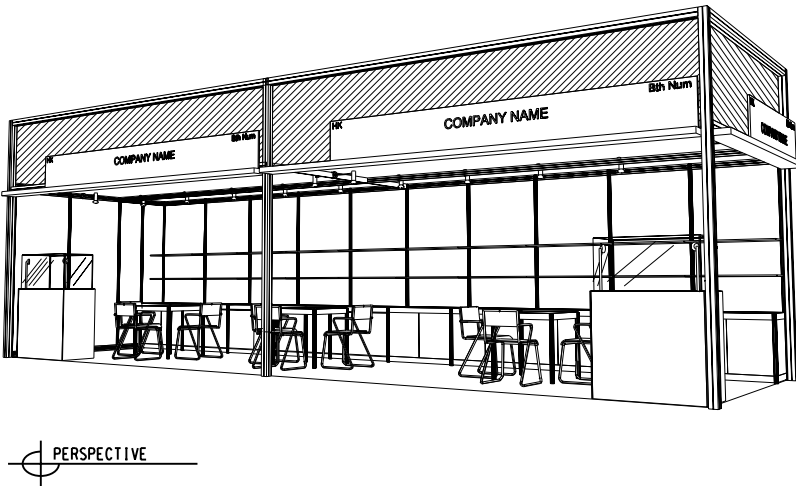

Hong Kong Houseware Fair

香港家庭用品展

10M x 3M WORLD OF FINE DINING RIGHT CORNER BOOTH

十米乘三米右邊角位攤位

BOOTH SPECIFICATIONS		QTY.
	1000W x 500D x 750H CABINET	10
	3000W x 300D WOODEN DISPLAY SHELF	4
	2000W x 300D WOODEN DISPLAY SHELF	4
	FLUORESCENT TUBE (FOR FASCIA ONLY)	20
	SPOTLIGHT 23 WATT ENERGY SAVING LAMP (YELLOW LIGHT)	10
	LONG ARMED SPOTLIGHT (300MM) 23 WATT ENERGY SAVING LAMP (YELLOW LIGHT)	6
	DISPLAY SHOWCASE W/. STICKER FIN. AND 2 X 50W TRACKLIGHT	2
	700W x 700D x 750H MEETING TABLE	2
	BLACK LEATHER CHAIR	6
	CEILING BEAM	13M
	RUBBISH BIN & CARPET (30sqm.)	

*The Hong Kong Trade Development Council reserves the right to change the configuration if necessary.

*如有需要，香港貿易發展局有權更改攤位結構。